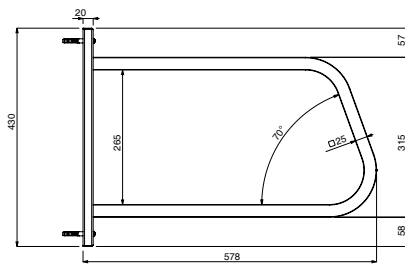

Optional Accessories

- 2 legs for floor mounted storing shelf PNC 855296

APPROVAL: _____

Key Information:

External dimensions, Width:

865420 (BHWFMSS11) 1100 mm

865421 (BHWFMSS16) 1600 mm

External dimensions, Depth:

578 mm

External dimensions, Height:

Net weight:

865420 (BHWFMSS11) 8 kg

865421 (BHWFMSS16) 10 kg

Front

Side

Top