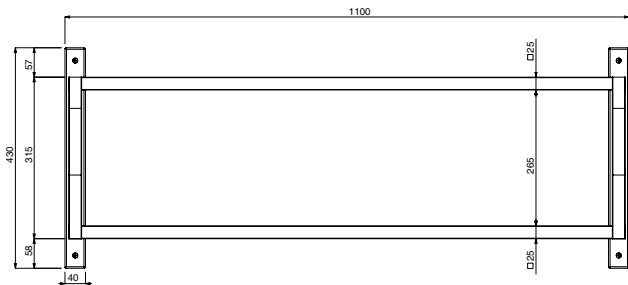

Optional Accessories

- 2 legs for floor mounted storing shelf PNC 855296

APPROVAL: _____

Key Information:

External dimensions, Width:

865420 (BHWFMSS11) 1100 mm

865421 (BHWFMSS16) 1600 mm

External dimensions, Depth:

578 mm

External dimensions, Height:

Net weight:

865420 (BHWFMSS11) 8 kg

865421 (BHWFMSS16) 10 kg

Front

Side

Top